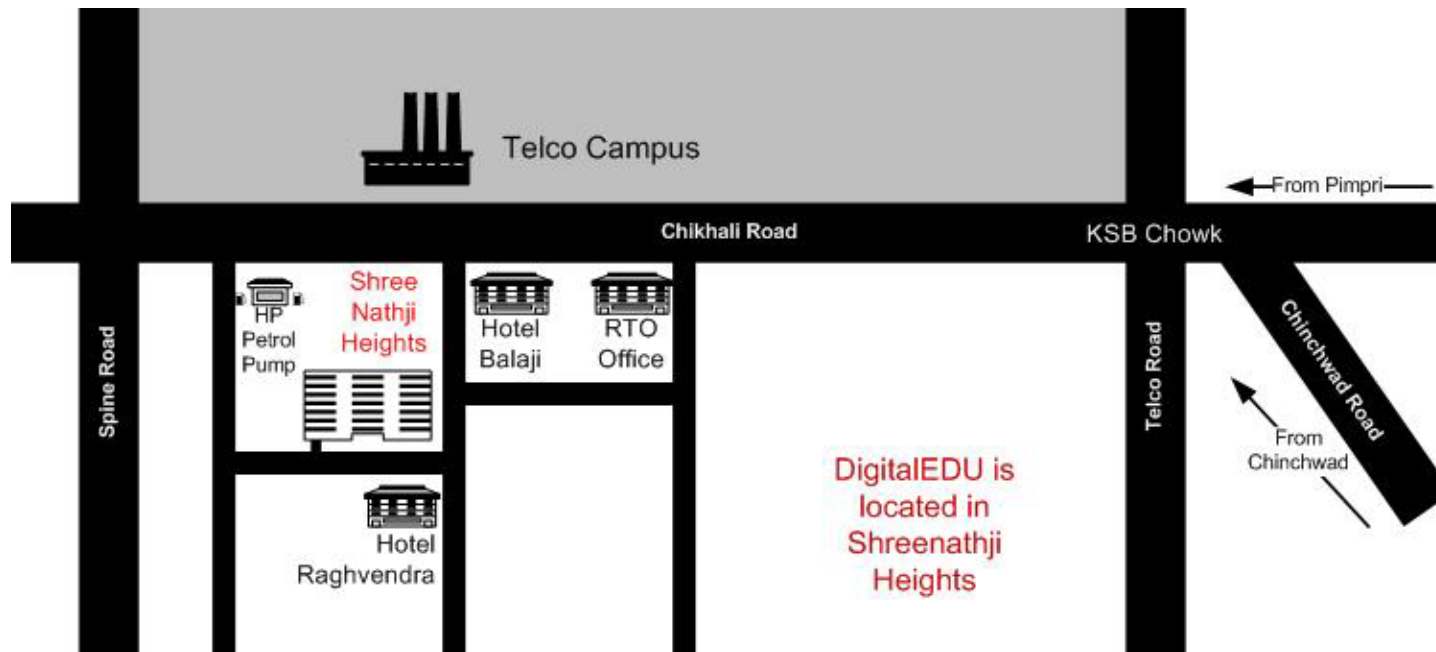

Directions to DigitalEDU

Direction for Driving to DigitalEDU:

- Follow the landmarks shown on the google map shown on next Page
- For exact location once you reach close to 'Pimpri-Chinchwad RTO' or 'KSB Chowk' see the schematic map shown below

Direction to reach DigitalEDU by Public Transport:

By Train

- Travel to Pimpri Station
- Take shared rickshaw going to Chikhali/RTO Office
- Get Down at RTO Office
- Walk to DigitalEDU (2 min). Use schematic map for reference

By PMT

- Travel to Finolex Chowk by PMT
- Take shared rickshaw going to Chikhali/RTO Office
- Get Down at RTO Office
- Walk to DigitalEDU (2 min). Use schematic map for reference

Schematic Drawing for Locating DigitalEDU (Shree Nathji Heights)